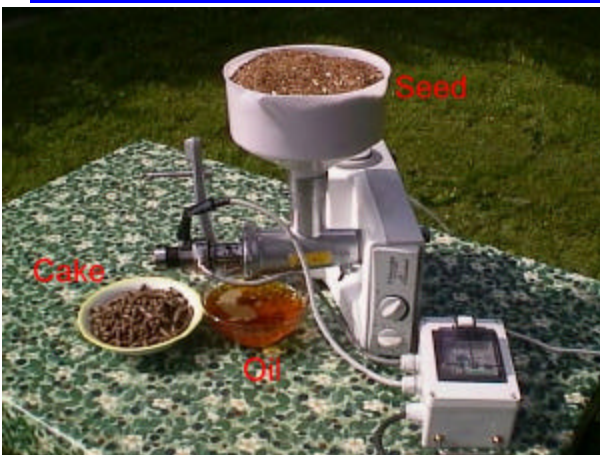

Does your own cooking oil in the kitchen.

**RAPESEED, LINSEED, FLAXSEED, SUNFLOWER
SEED, SESAME SEED, PEANUT, GROUNDNUTS, MUSTARD SEED,
POPPY, COTTON SEED, HEMP, RAPSSAAT, SENF, MOUTARDE,
GRAINES DE TOURNESOL, COLZA, SONNENBLUMENKERNE,
CHANVRE, ARACHIDE, JOJOBA,**

TäbyPressen Oilpress TYPE 20

220Volt 1 phase AC 50 Hz Std. Plugged into a socket outlet.

1 litre Linseedoil/ hour. 1.5 litre Rapeoil / hour.
2 litre Sunflower oil / hour. 3 litre Jojoba oil /hour.

Oilpress for:
Schools. Laboratorys.
Health food. Small company